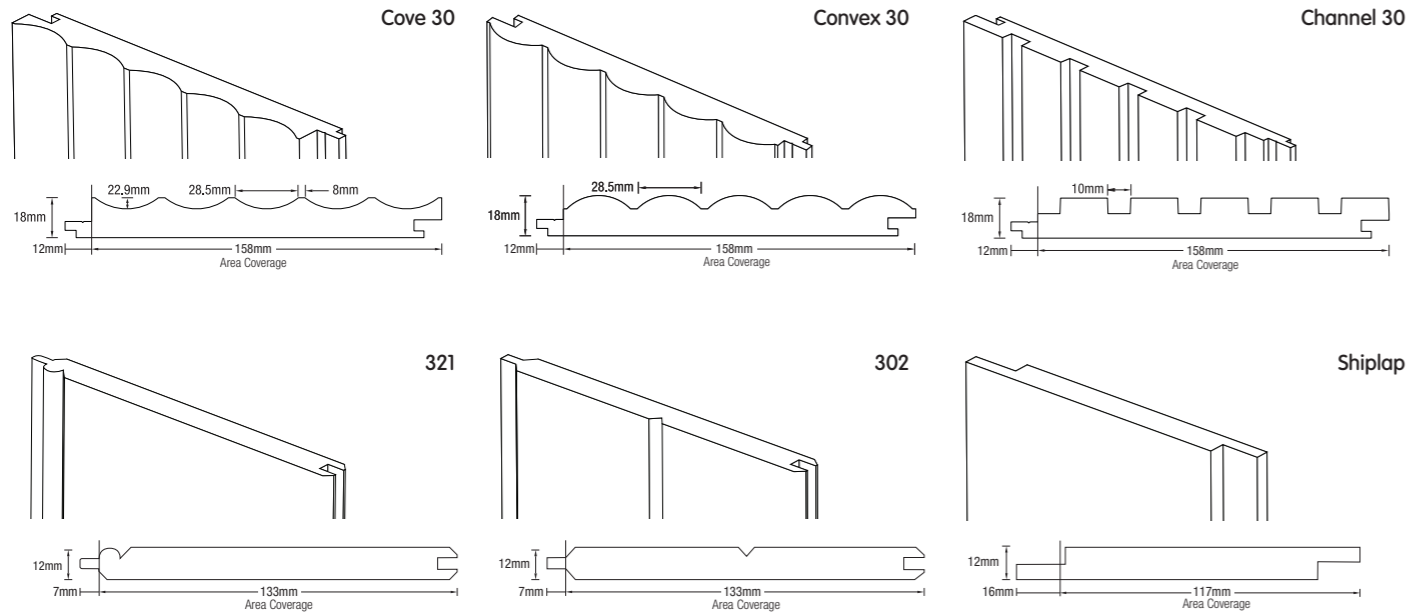

GP SILHOUETTE RANGE					
LENGTH	1200mm	900mm	2400mm	2700mm	3100mm
WIDTH	600mm	1200mm	1200mm	1200mm	1200mm
THICKNESS	16mm	16mm	16mm	16mm	16mm
<b>Channel 25</b>	60443	56594	60434	56596	56597
<b>Cove 38</b>	60445	56612	60436	56614	56615
<b>Cove 50</b>	-	56616	56618	56619	56620
<b>Convex 18</b>	-	56598	56600	56601	56602
<b>Convex 35</b>	60444	56603	60435	56605	56606
<b>Convex 45</b>	-	56607	56609	56610	56611
<b>Provincial Batten</b>	-	56627	56629	56630	56631

\*Some lead times may apply. \*Note: Profile runs the length of the panel.

# easyLINING boards

Our easyLINING boards feature the consistent tongue and groove join, adding character and allure for those looking to effortlessly elevate their living or working spaces. Crafted to be lightweight, easy to handle and quick to install, these boards maintain the traditional method of manufacturing lining boards, showcasing an intricate interlocking edge detail and a refined, smooth finish.