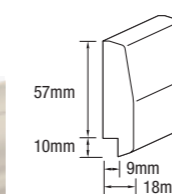

GP easyDADO Vogue rail	
DESCRIPTION	Rebated
HEIGHT	2700mm
WIDTH	67mm
THICKNESS	18mm
PRODUCT CODE	60441