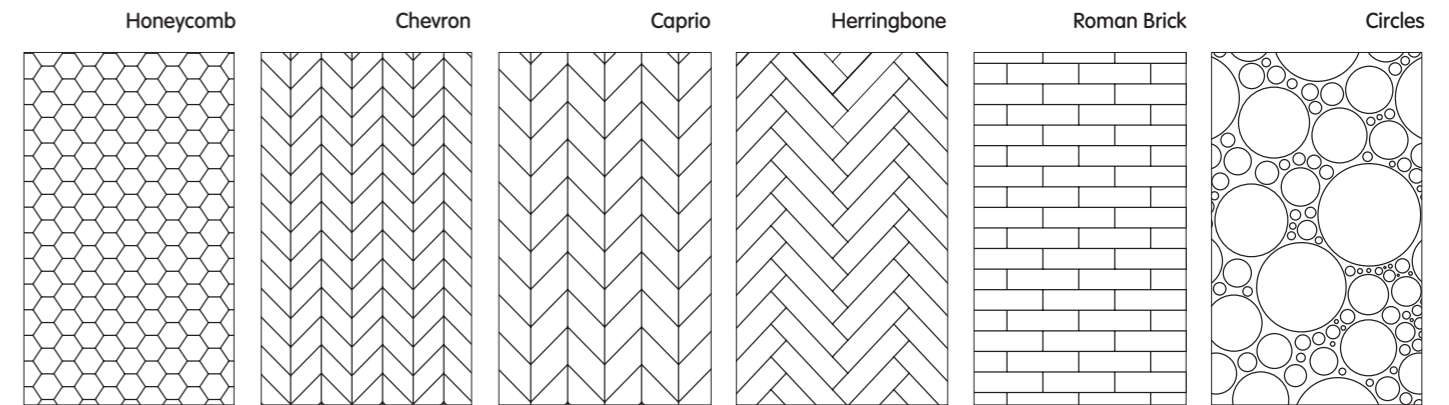

Expression profiles

GP GENERAL PURPOSE	
LENGTH	2700mm
WIDTH	1200mm
THICKNESS	9mm
Honeycomb	60204
Chevron	60195
Caprio	60190
Herringbone	60201
Roman Brick	60206
Circles	60198

Product features:

- 6 unique designs to choose from
- Pre-primed
- Hidden tongue and groove easyJOIN+ system
- Consistent board surface, no knot holes, splitting or splinters
- Used for general purpose interior walls and ceilings
- Australian Made & Owned

*Some lead times may apply.