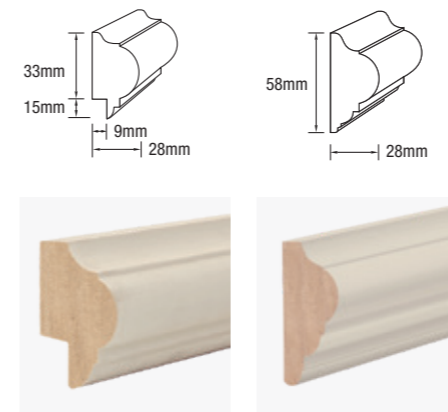

# Dado rails

The easyDADO Classic, easyDADO Vogue and Silhouette DADO finishing rails are crafted to deliver a perfect finish to your wall installations, regardless of the profile you choose to pair them with.

Silhouette DADO Rail, Channel 25

easyDADO Vogue Rail, easyASCOT Duo

easyDADO Classic Rail, easyASCOT Classic

## easyDADO classic

GP easyDADO Classic rail		
DESCRIPTION	Rebated	Flat
HEIGHT	2700mm	2700mm
WIDTH	48mm	58mm
THICKNESS	28mm	28mm
PRODUCT CODE	60440	60419

## easyDADO vogue

GP easyDADO Vogue rail	
DESCRIPTION	Rebated
HEIGHT	2700mm
WIDTH	67mm
THICKNESS	18mm
PRODUCT CODE	60441