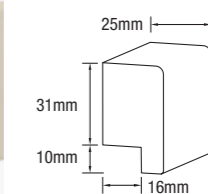

Silhouette DADO

GP Silhouette DADO rail	
DESCRIPTION	Rebated
HEIGHT	2700mm
WIDTH	42mm
THICKNESS	25mm
PRODUCT CODE	60442

Product features:

- Primed and ready to paint for fast, easy installation
- Indoor use only
- Australian Made & Owned

Channel 25 with Silhouette DADO Rail