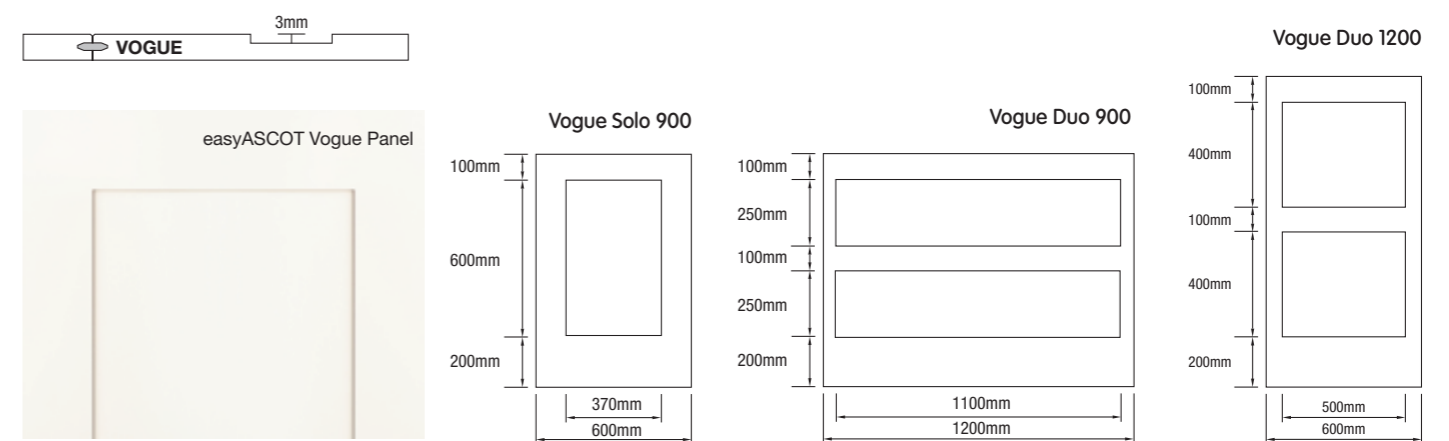

GP easyASCOT VOGUE PANEL			
DESCRIPTION	Solo 900	Duo 900	Duo 1200
HEIGHT	900mm	900mm	1200mm
WIDTH	600mm	1200mm	600mm
THICKNESS	9mm	9mm	9mm
PRODUCT CODE	60086	60085	60084