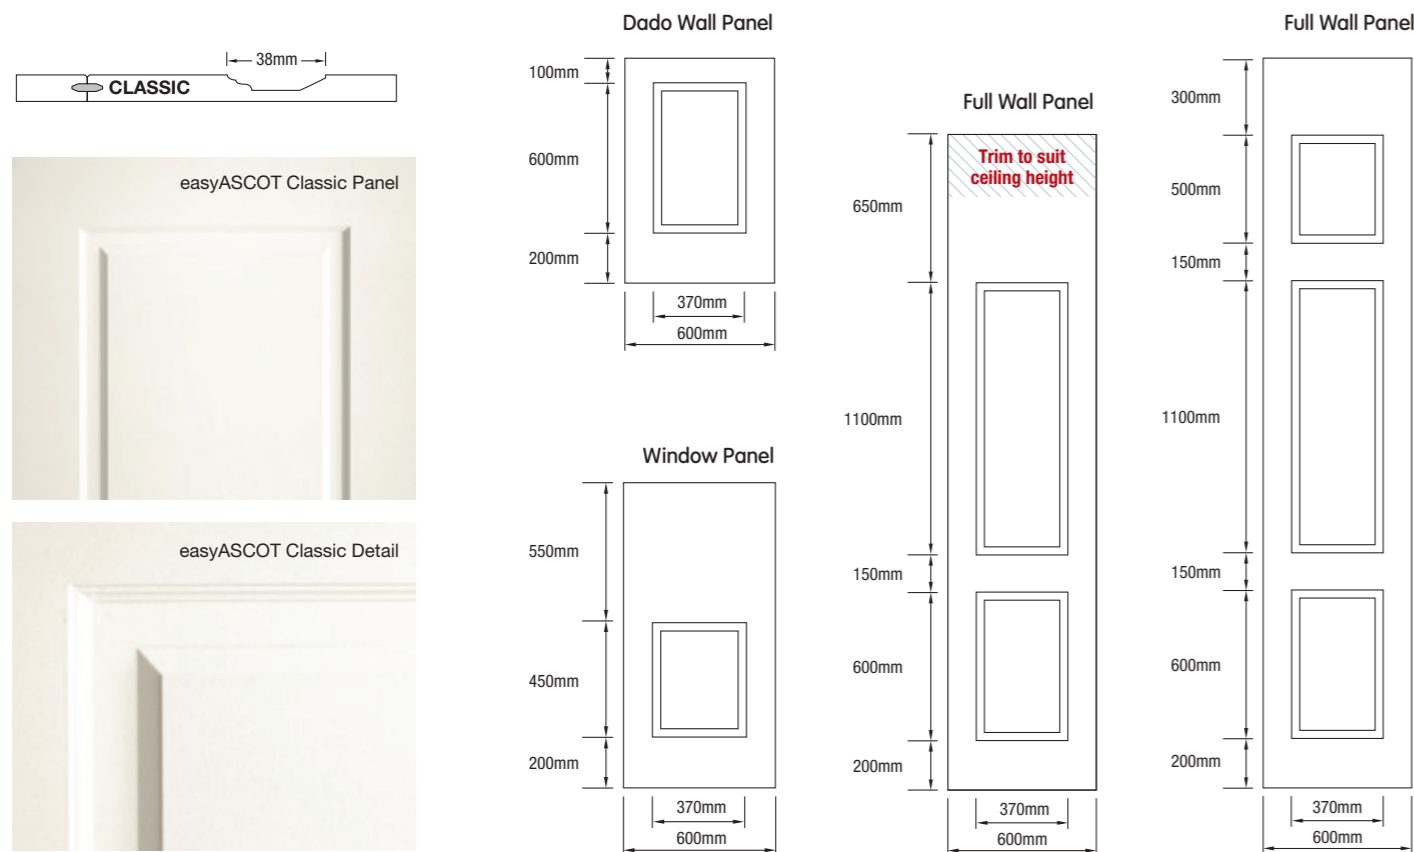

**Product features:**

- Made from Moisture Resistant (MREO) MDF
- Hidden tongue and groove easyJOIN+ system
- Comes pre-primed for faster easier installation
- High impact resistance, 300% tougher than plasterboard
- Consistent board surface, no knot holes, splitting or splinters
- Australian Made & Owned

easyASCOT

easyASCOT Vogue Duo, easyDADO Classic Rail

easyASCOT Classic Full Wall Panel

## easyASCOT classic

GP easyASCOT CLASSIC PANEL				
DESCRIPTION	Dado Wall	Window	Full Wall	Full Wall
HEIGHT	900mm	1200mm	2700mm	3000mm
WIDTH	600mm	600mm	600mm	600mm
THICKNESS	9mm	9mm	9mm	9mm
PRODUCT CODE	60087	60088	60082	60083